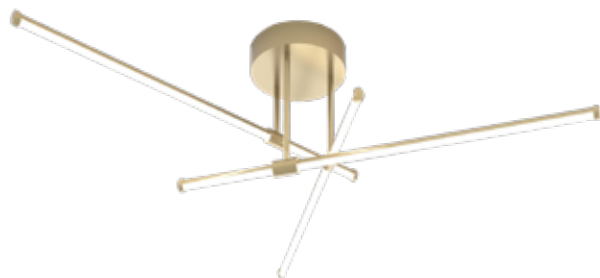

ELIA/PLG

ceiling lamp

The Elia Collection embodies the concept of illuminated minimalism, with lamps characterized by an extruded aluminum profile that offers extraordinary simplicity. These lamps not only provide light but also decorate the spaces they inhabit. With their essential and clean design, the Elia Collection represents a perfect blend of functionality and aesthetics, offering sophisticated lighting that harmoniously integrates into the decor.

7241	ELIA/PLG O
7265	ELIA/PLG N
Power	36W Led Integrated
Input	220/240 V- 50/60Hz
Kelvin	3000
Dimmable	No
Real Lumen	2180
CRI	85
IP	20

PACKAGING DATA :

Packages	1
Net Weight	1,1kg
Gross Weight	1,9kg
Volume	0,0309 m ³

CE ENEC RoHS

MATERIAL :

Frame	Metal
Diffuser	PMMA

FINISHING TABLE:

Frame	 Painted Gold	cod. 7241
	 Matt Black	cod. 7265