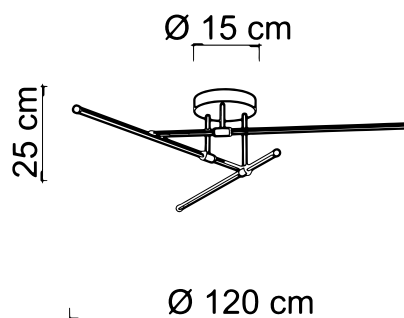

ELIA/PLG

ceiling lamp

The Elia Collection embodies the concept of illuminated minimalism, with lamps characterized by an extruded aluminum profile that offers extraordinary simplicity. These lamps not only provide light but also decorate the spaces they inhabit. With their essential and clean design, the Elia Collection represents a perfect blend of functionality and aesthetics, offering sophisticated lighting that harmoniously integrates into the decor.

7241	ELIA/PLG O
7265	ELIA/PLG N
Power	36W Led Integrated
Input	220/240 V- 50/60Hz
Kelvin	3000
Dimmable	No
Real Lumen	2180
CRI	85
IP	20

PACKAGING DATA :

Packages	1
Net Weight	1,1kg
Gross Weight	1,9kg
Volume	0,0309 m ³